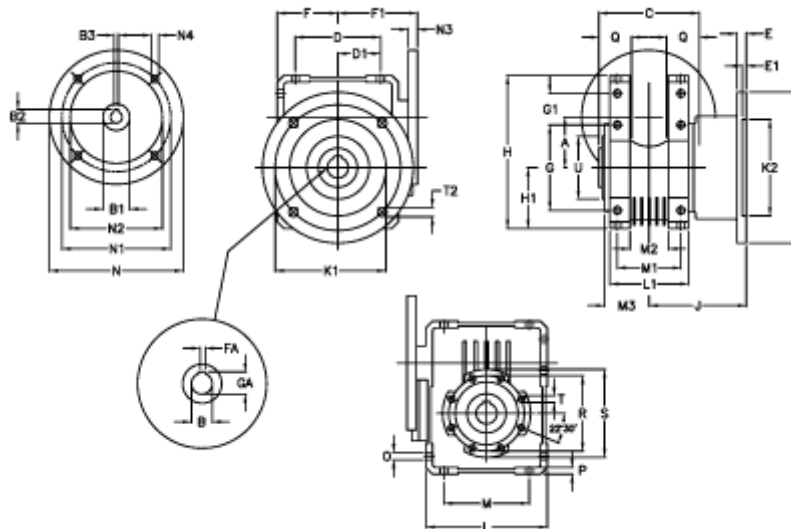

Article number: 392208603043516

Description: Worm Gear with Torque Limiter
W86 L1-UF-30-P90 B5

Measures

A = 86.90	E = 15	H = 245.5	M = 144	N4 = 11,5	U = 110
B = 35	E1 = 6	H1 = 100.0	M1 = 101	O = 11.5	
B1 E7 = 24	F = 100	J = 151.0	M2 = 57	P = 11	
B2 = 27.3	F1 = 128	K = 210	M3 = 65	Q = 45	
B3 H9 = 8	FA = 10	K1 = 176	N = 200	R = 130	
C = 140	G = 144	K2 = 152	N1 = 165	S = 150	
D = 144.0	G1 = 45.5	L = 200	N2 = 130	T = M10x18	
D1 = 72.0	GA = 38.3	L1 = 125	N3 = 12.0	T2 = 12.5	